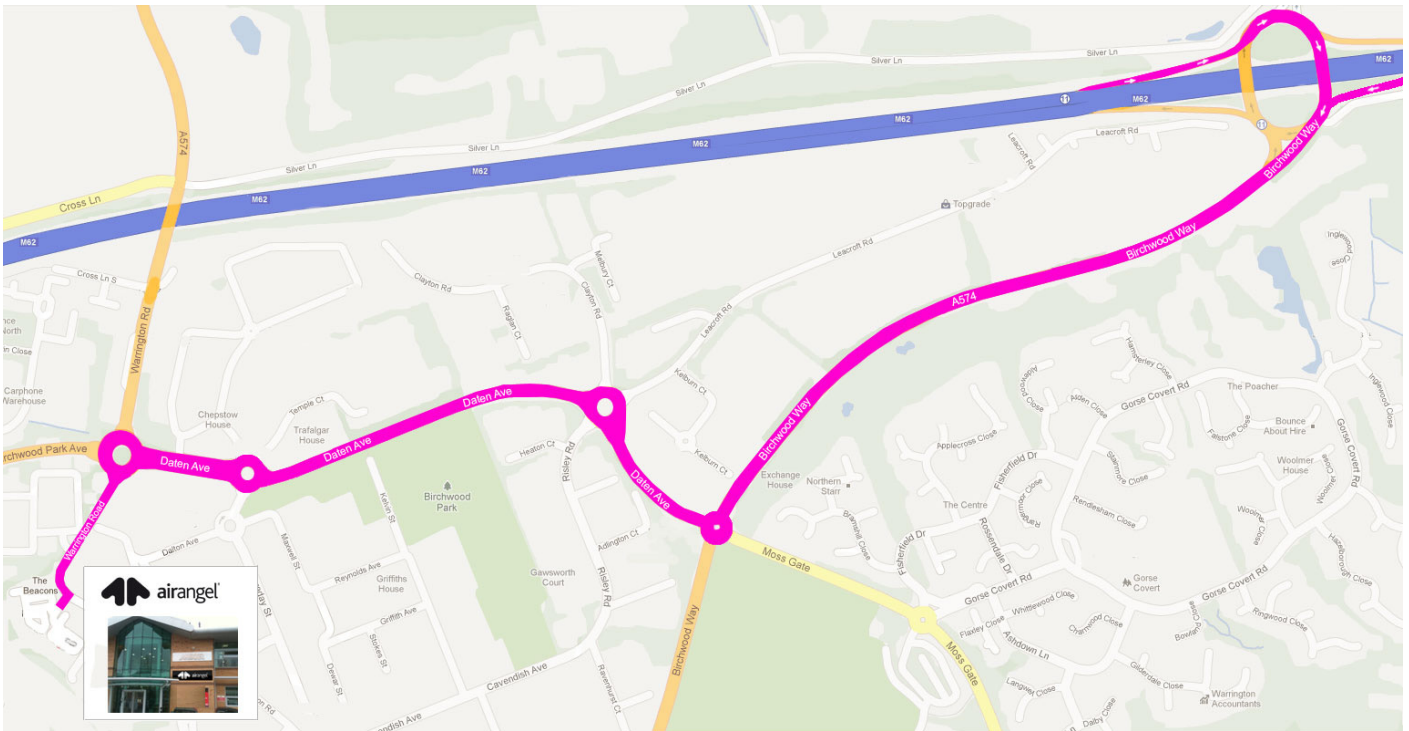

How to find us

Airangel Limited - Head Office

Unit A, The Beacons, Warrington Road, Birchwood Park, Warrington, WA3 6GP

Tel: 0844 974 4016

Directions

By car

The Beacons, home to Airangel's Head office, is situated in Birchwood Park, about 4 miles north-east of Warrington town centre. The easiest and most direct route to The Beacons, is via the M62 at Junction 11.

From the M62 (exiting at Junction 11), head onto the A574 - Birchwood Way and drive for approximately ¼ mile, at the roundabout, take the 3rd exit onto Datan Avenue.

At the next TWO roundabouts take the 2nd exits (heading straight on and keeping on Datan Avenue).

At the next roundabout take the 1st exit - heading towards the Spar, onto Warrington Road. Drive past the Spar and continue down road for less than a minute until you reach the bend in the road. Turn right into The Beacons car park and you have now reached your destination.

Designated visitor parking is signposted for Airangel guests.

Other Transport links

By rail

The east/west Transpennine route, providing access to Manchester and Liverpool, passes directly through Birchwood Station, only 5 minutes from The Beacons.